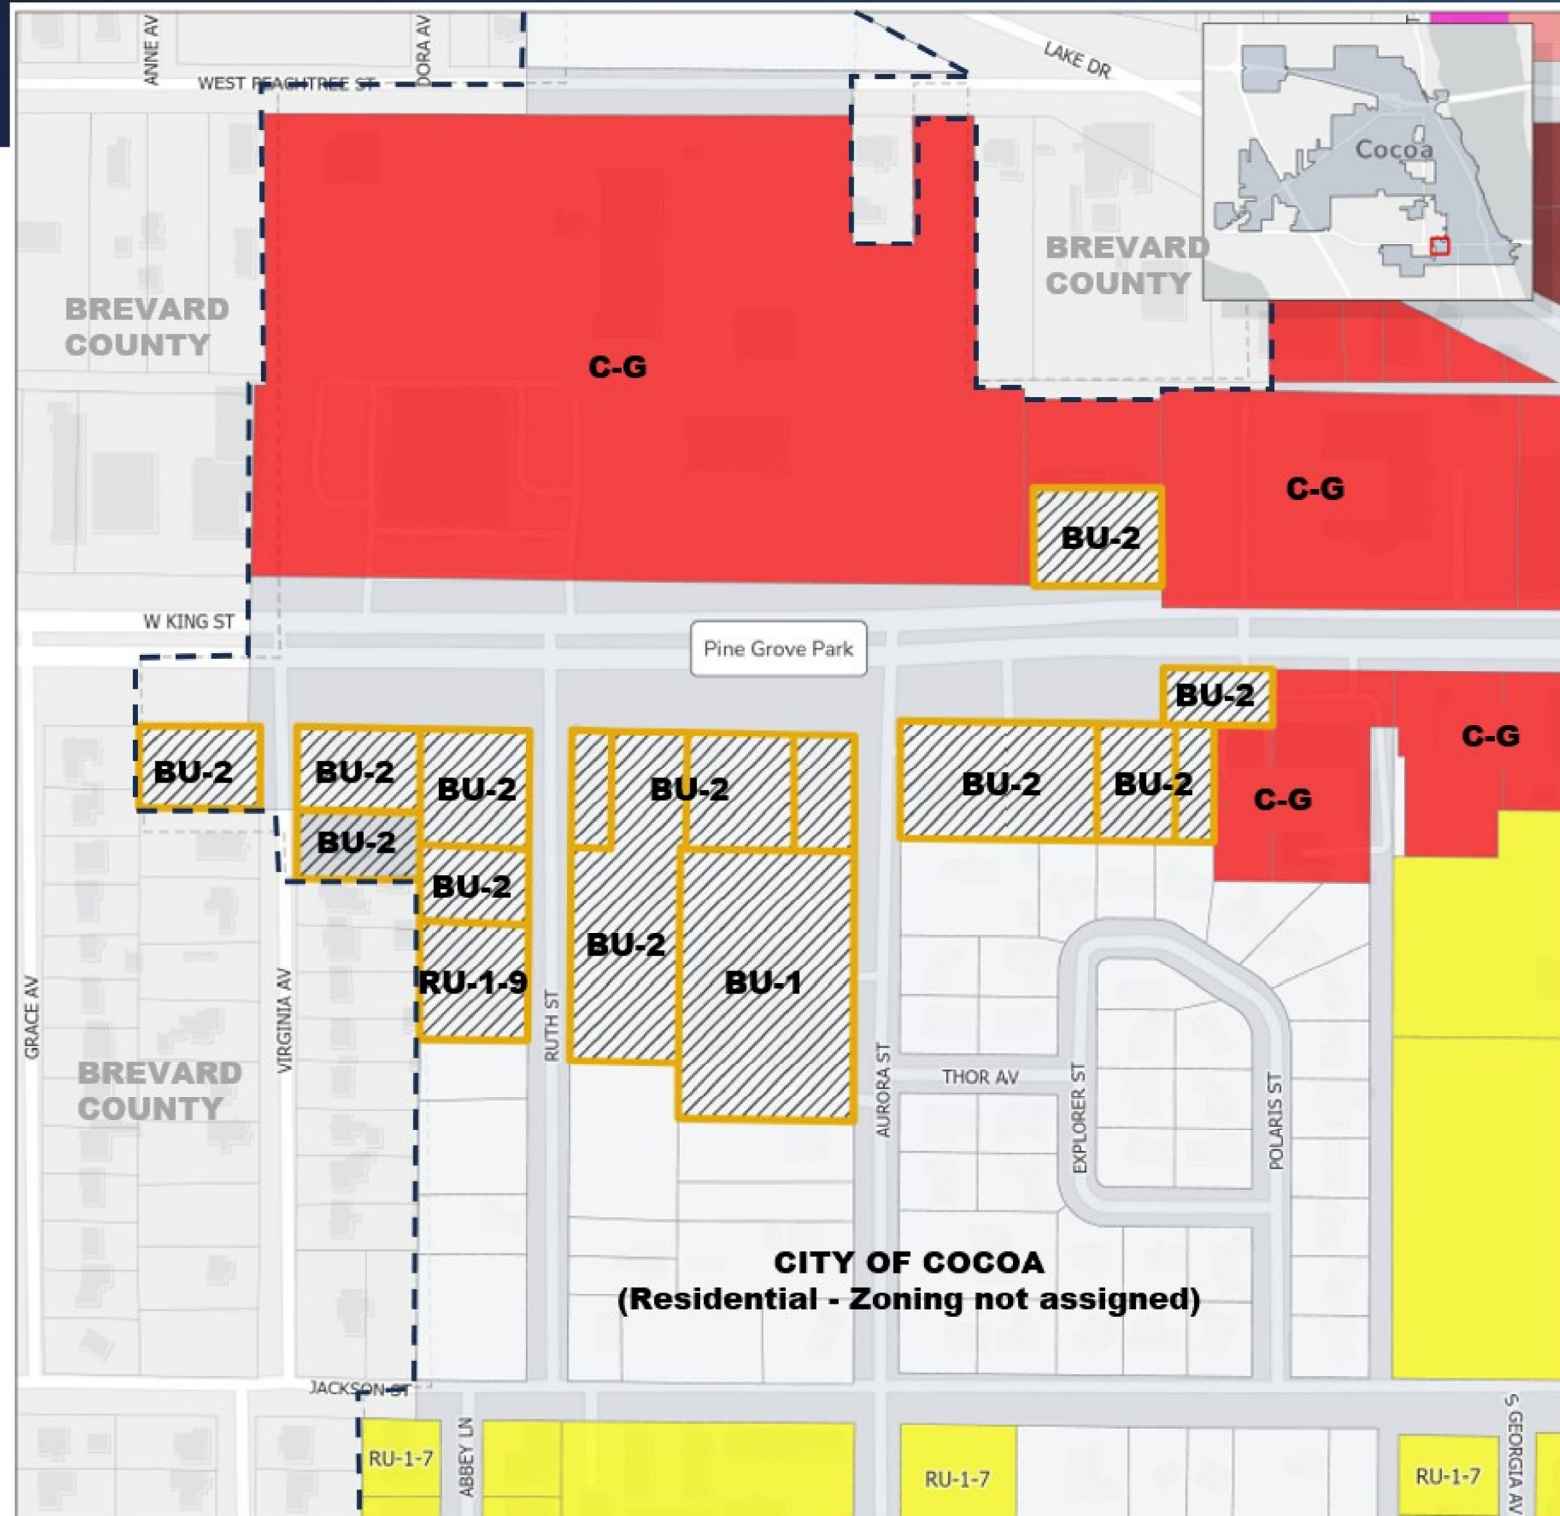

EXHIBIT "F" PRIOR BREVARD COUNTY ZONING MAP

COCOA
FLORIDA

MAP LEGEND:

-  Area of Zoning Amendment
- Cocoa Zoning**
-  RU-1-7 - Single-Family Residential
-  C-G - General Commercial
-  C-W - Wholesale Commercial
-  Zoning Not Assigned
-  Parcels
-  Cocoa City Boundary