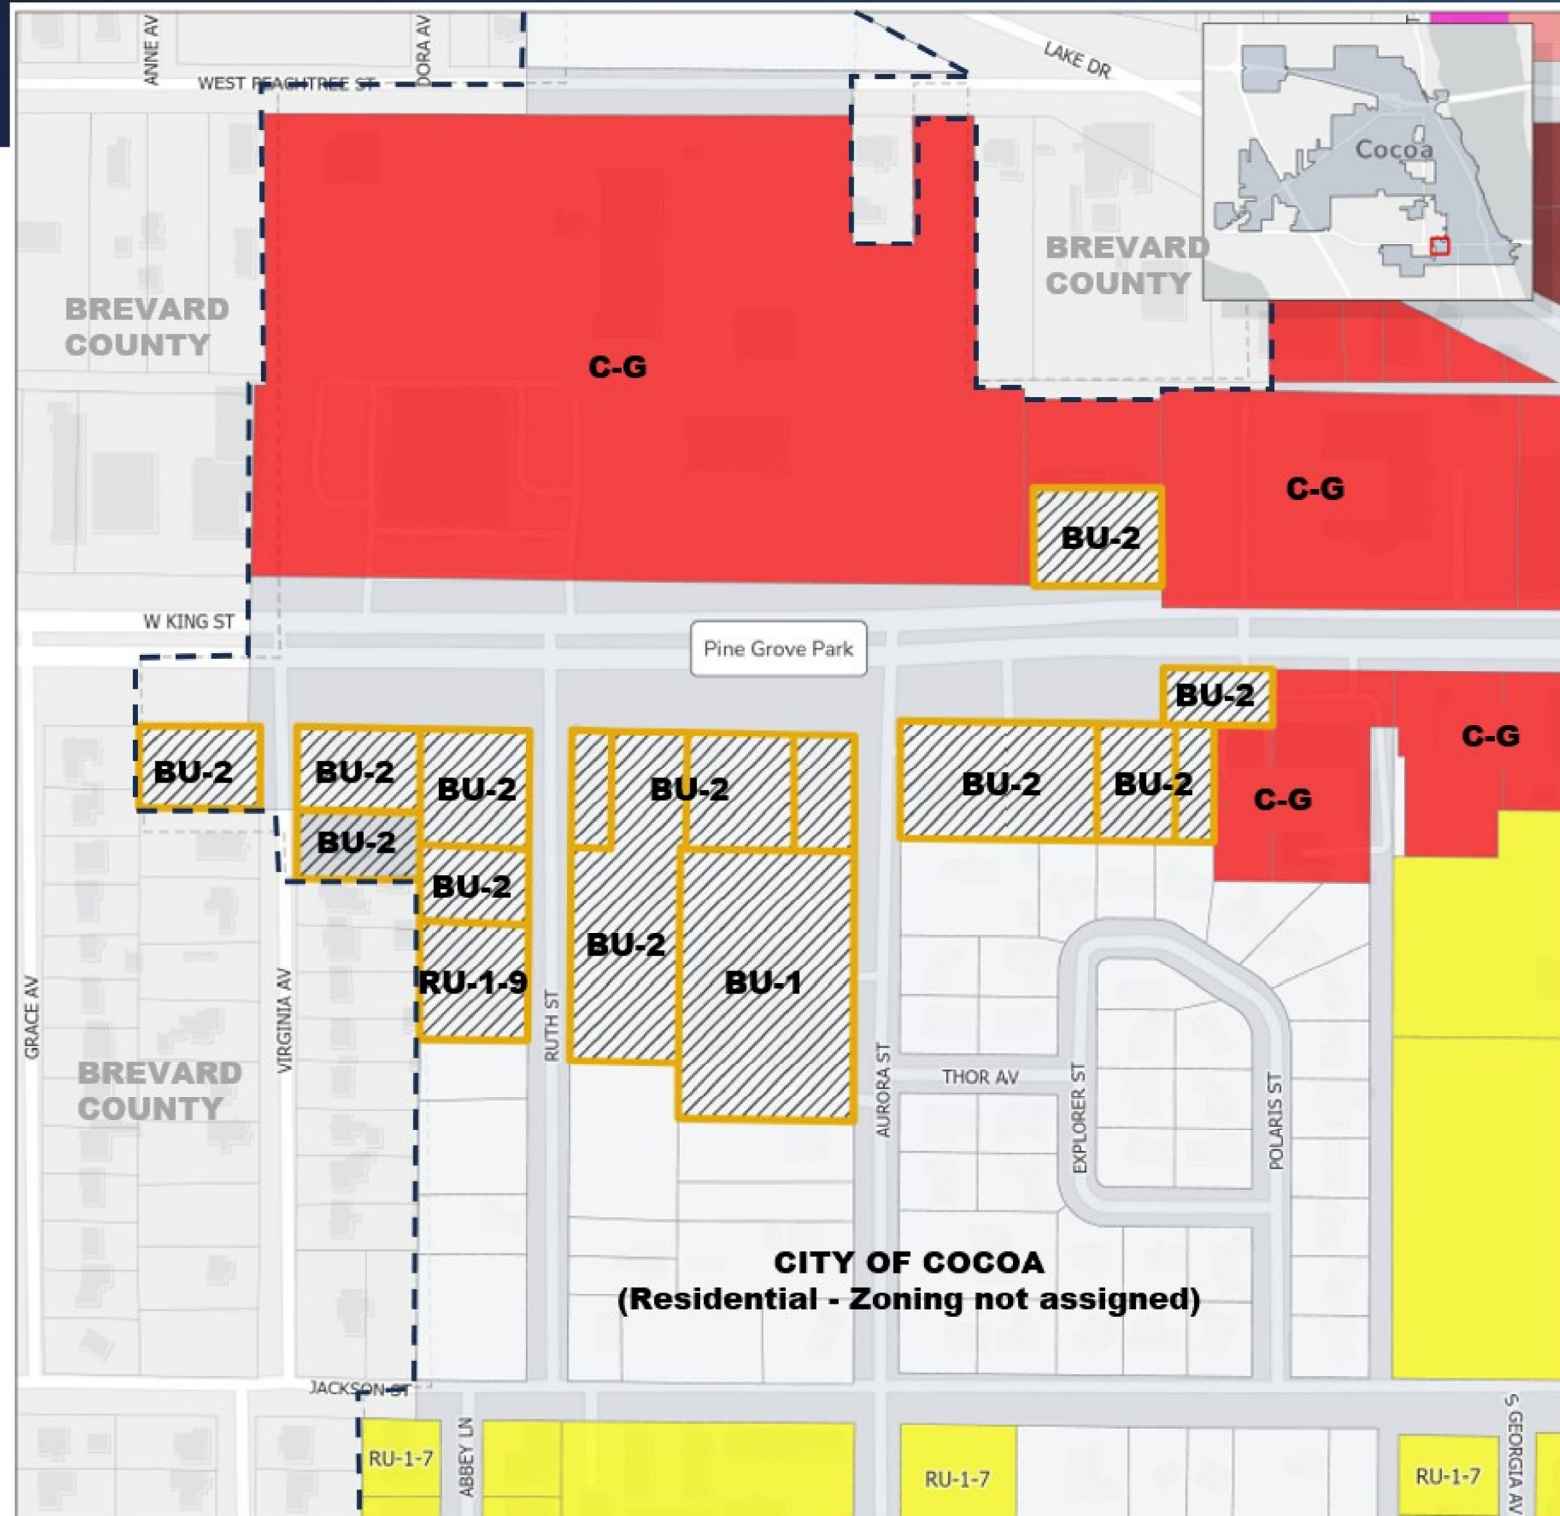

# EXHIBIT "F" PRIOR BREVARD COUNTY ZONING MAP

**COCOA**  
FLORIDA

## MAP LEGEND:

-  Area of Zoning Amendment
- Cocoa Zoning**
-  RU-1-7 - Single-Family Residential
-  C-G - General Commercial
-  C-W - Wholesale Commercial
-  Zoning Not Assigned
-  Parcels
-  Cocoa City Boundary